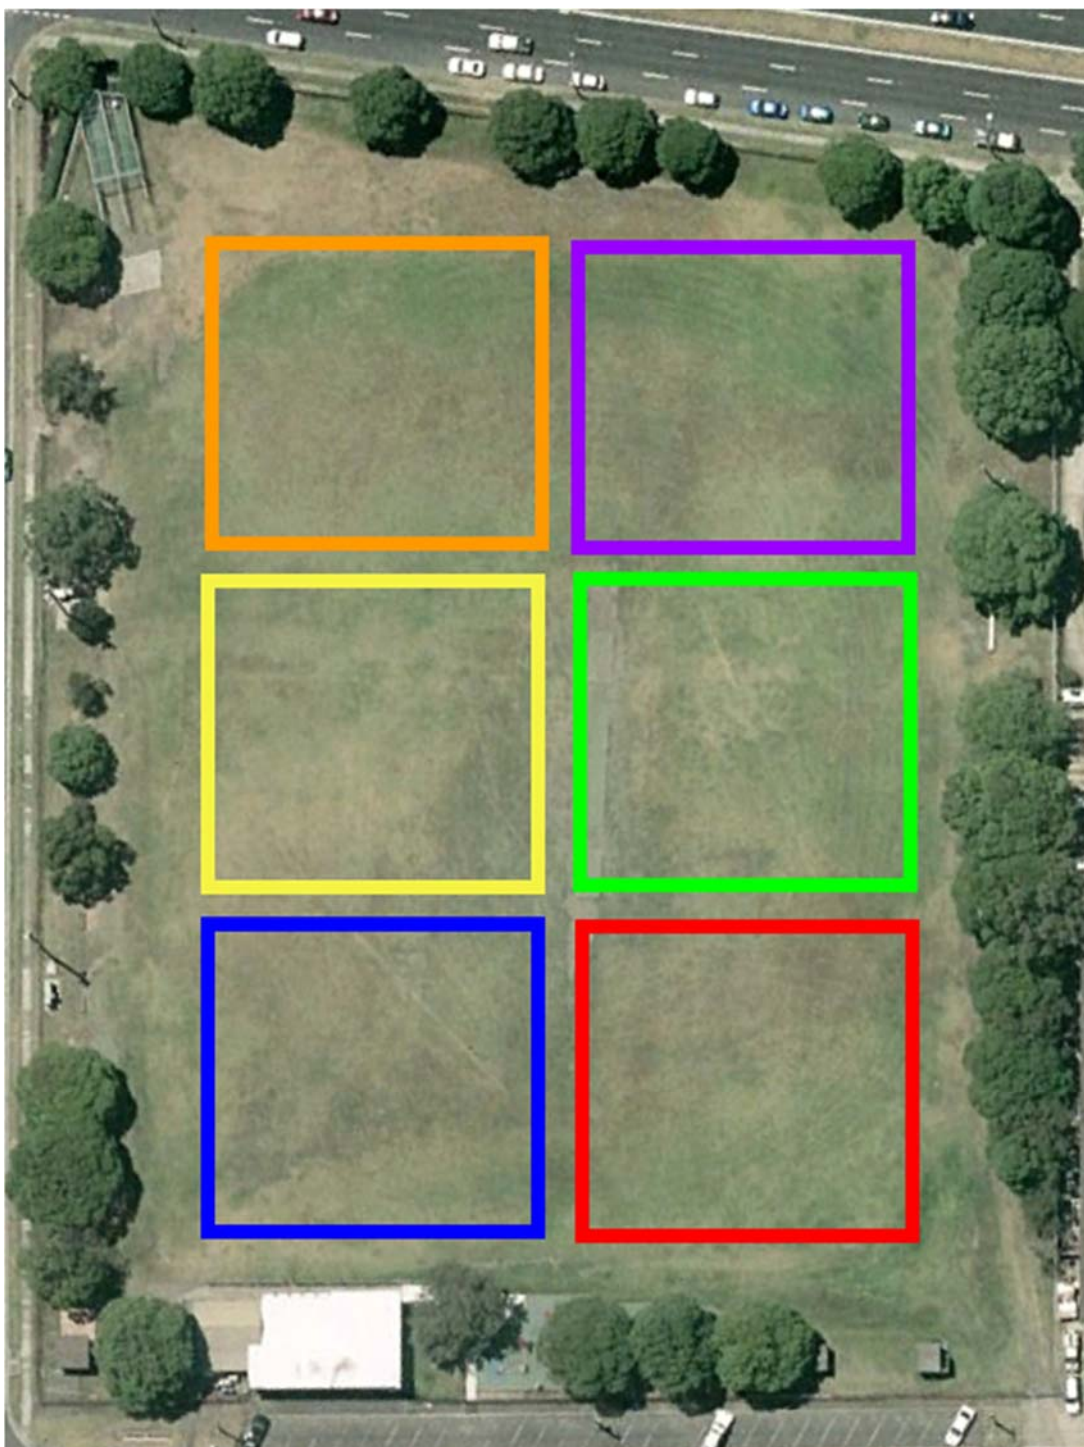

YELLOW

5pm-6pm W8C/2
6pm-7:30pm U14C
7:30pm-9pm

GREEN

5pm-6pm W9D/1
6pm-7:30pm
7:30pm-9pm

BLUE

6pm-7:30pm
7:30pm-9pm U21C/2

RED

6pm-7:30pm W16D/2
7:30pm-9pm W21A/1