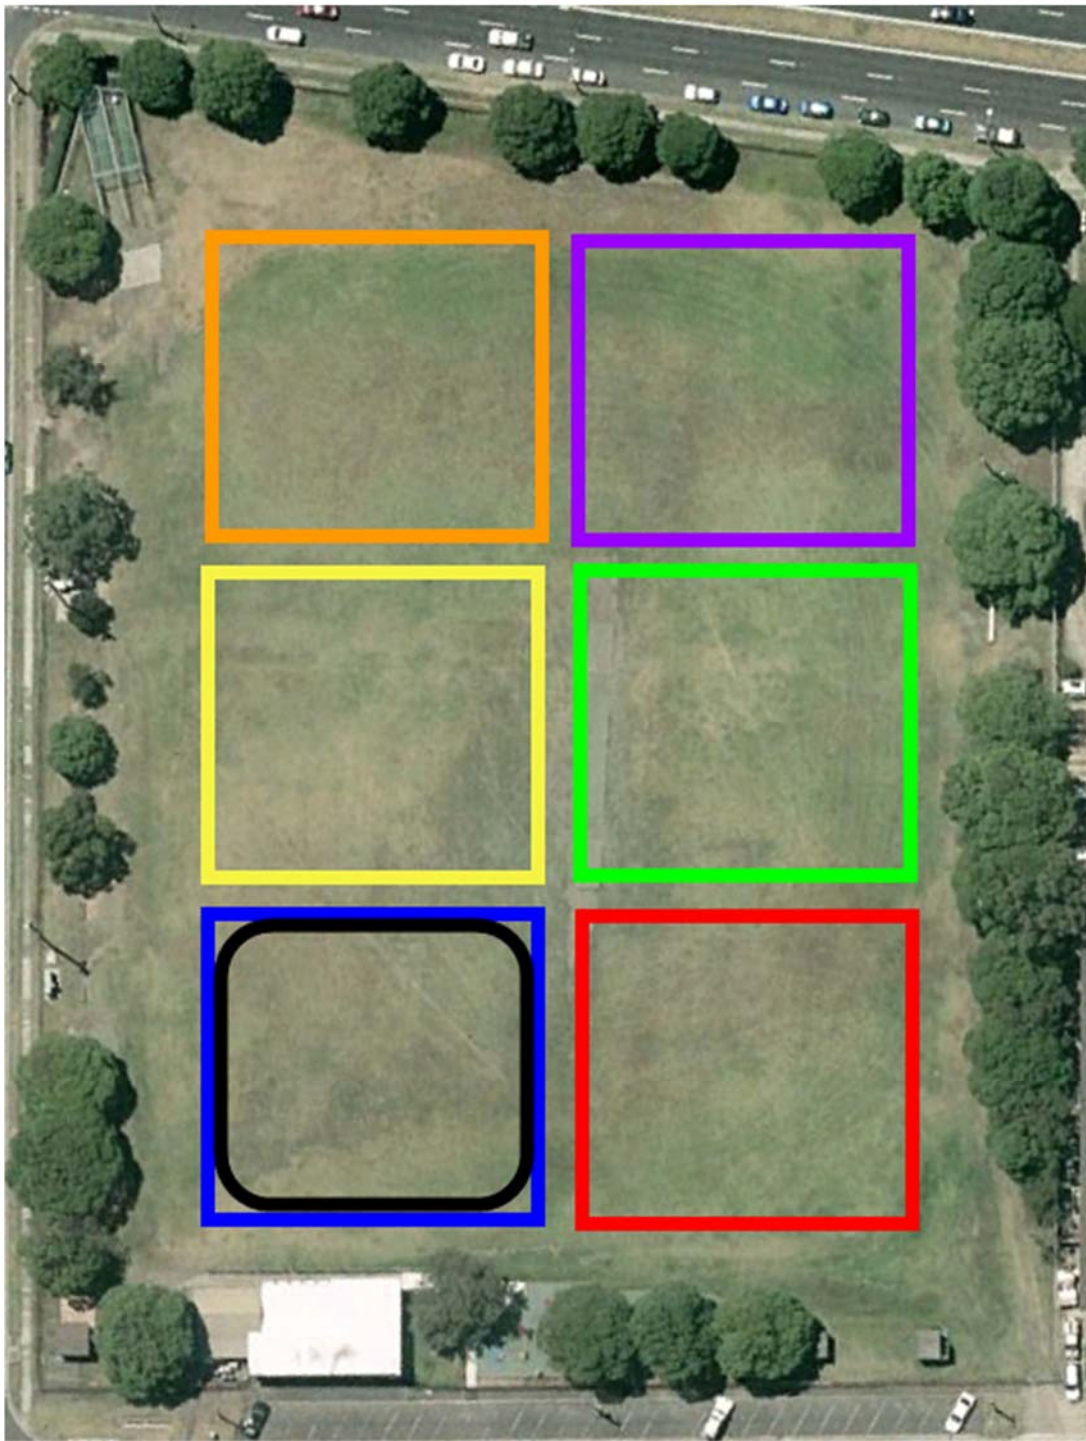

2017 - Woollooware

TRAINING ALLOCATIONS FRIDAY

BLACK

4:30pm-7:30pm Seagulls Development Squads

ORANGE

4pm-5pm
5pm-6pm
6pm-7:30pm
7:30pm-9pm

PURPLE

4pm-5pm
5pm-6pm
6pm-7:30pm
7:30pm-9pm

YELLOW

4pm-5pm
5pm-6pm
6pm-7:30pm
7:30pm-9pm

W8B/2
W10D/2
U10B

GREEN

4pm-5pm
5pm-6pm
6pm-7:30pm
7:30pm-9pm

U9F/1

BLUE

7:30pm-9pm

RED

4pm-5pm
5pm-6pm
6pm-7:30pm
7:30pm-9pm

U10C

W12A/2