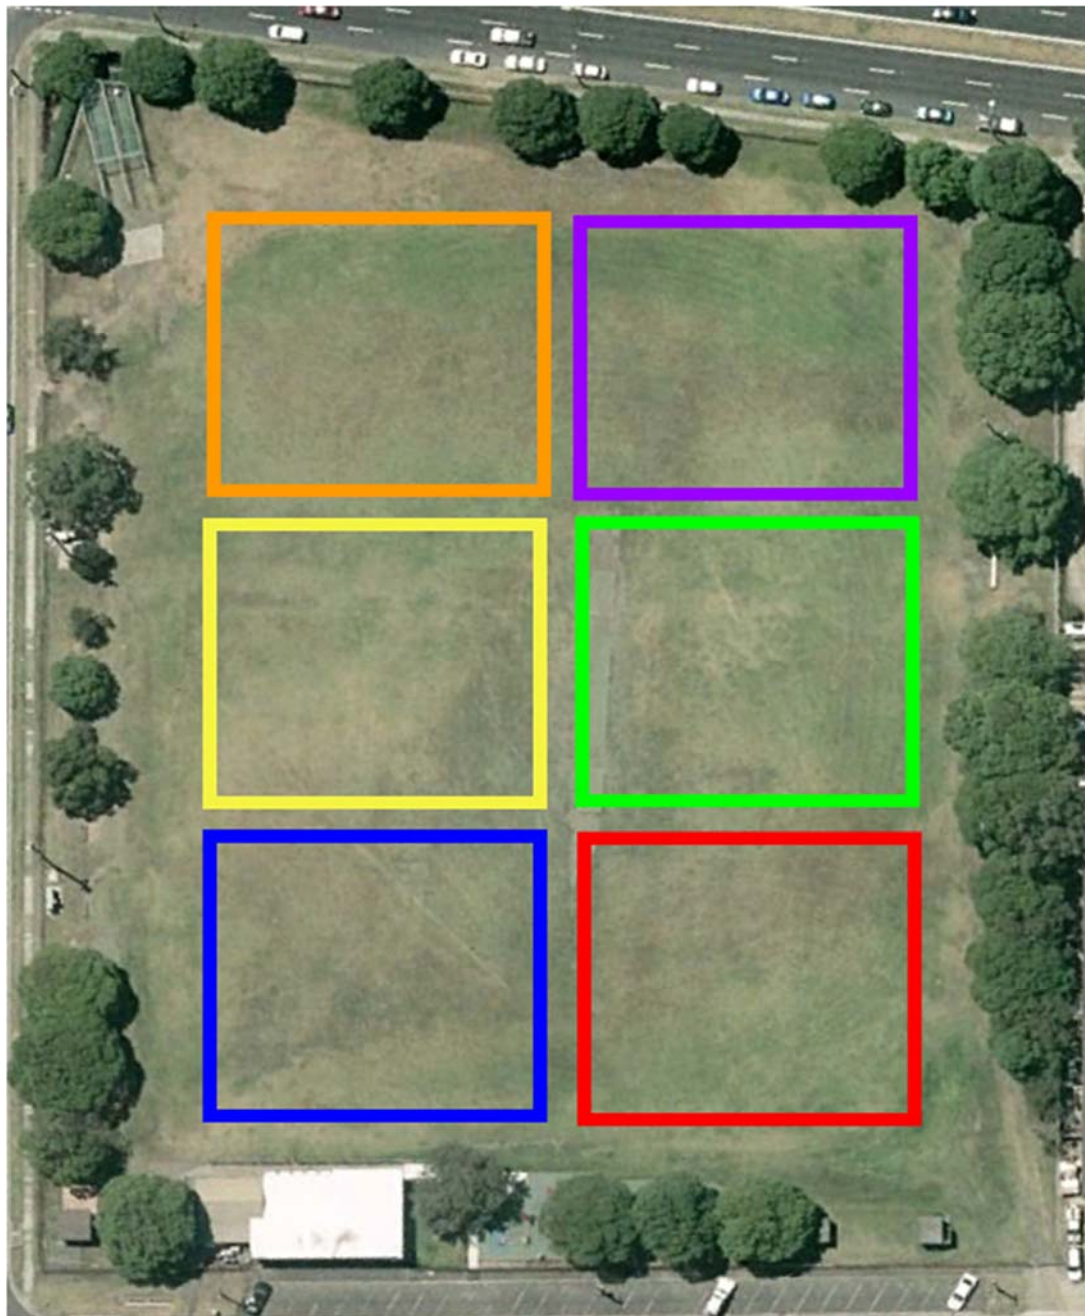

4pm-5pm U10E
5pm-6pm W9B
6pm-7:30pm U14B
7:30pm-9pm

BLUE

4pm-5pm
5pm-6pm U9A
6pm-7:30pm U13D/1
7:30pm-9pm AL3/2

RED

4pm-5pm U8C
5pm-6pm W9C
6pm-7:30pm U13D/2
7:30pm-9pm AL16

2017 - Woollooware

TRAINING ALLOCATIONS WEDNESDAY