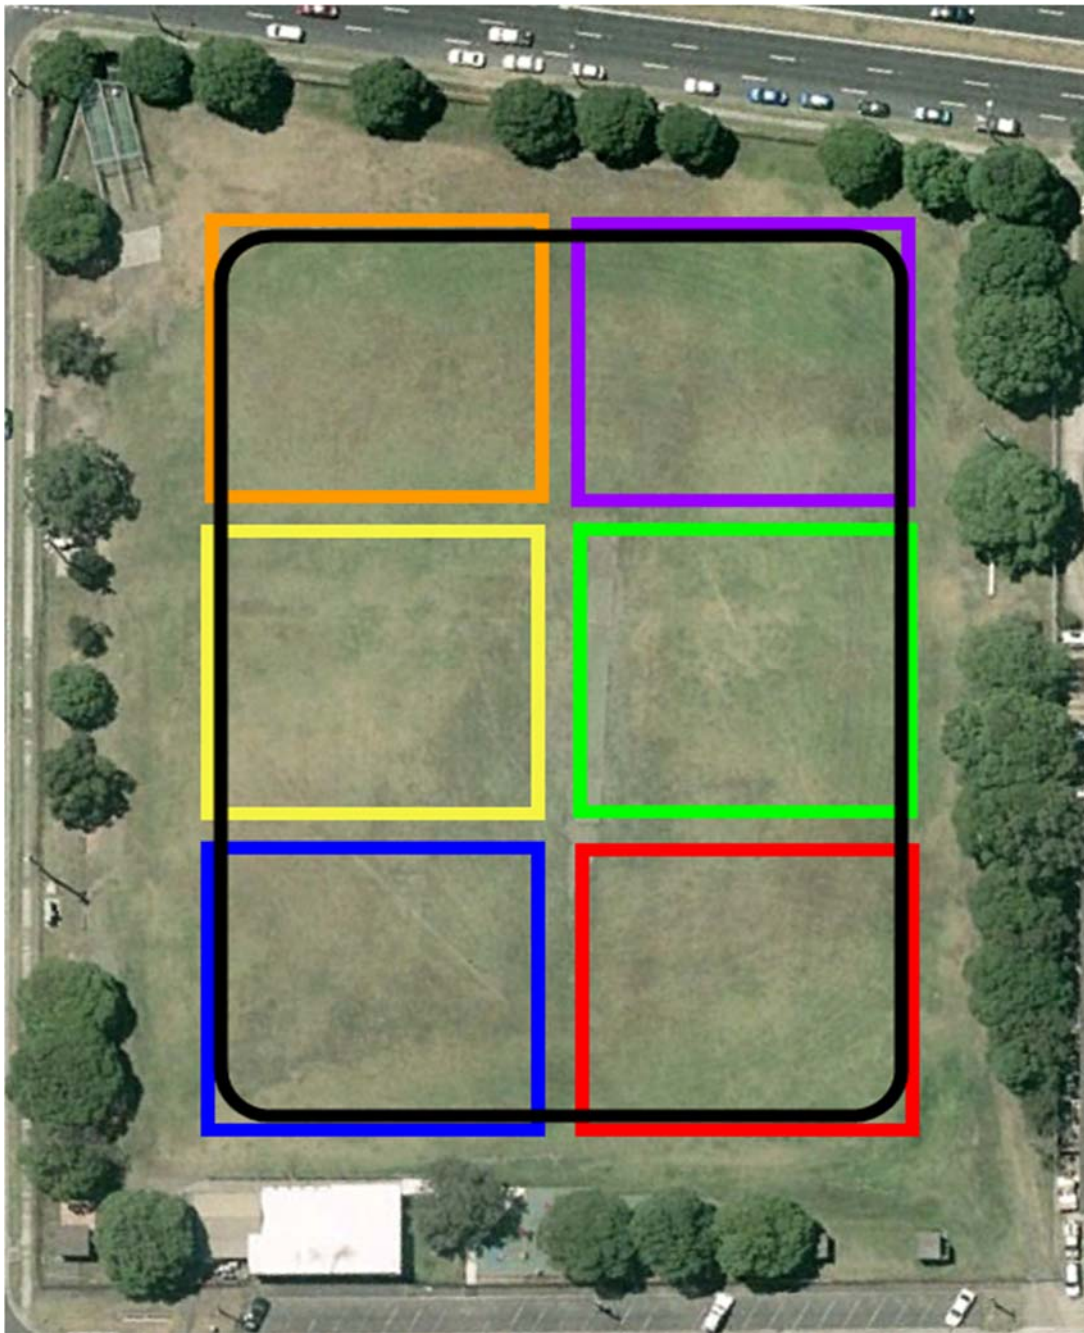

2017 - Woollooware

TRAINING ALLOCATIONS MONDAY

BLACK

4pm-5pm U6's
5pm-6pm U7's

ORANGE

5pm-6pm U12E/1
6pm-7:30pm
7:30pm-9pm

PURPLE

5pm-6pm U15B/2
6pm-7:30pm
7:30pm-9pm

YELLOW

5pm-6pm W8C/2
6pm-7:30pm U14C
7:30pm-9pm

GREEN

5pm-6pm W9D/1
6pm-7:30pm
7:30pm-9pm

BLUE

6pm-7:30pm
7:30pm-9pm U21C/2

RED

6pm-7:30pm W16D/2
7:30pm-9pm W21A/1