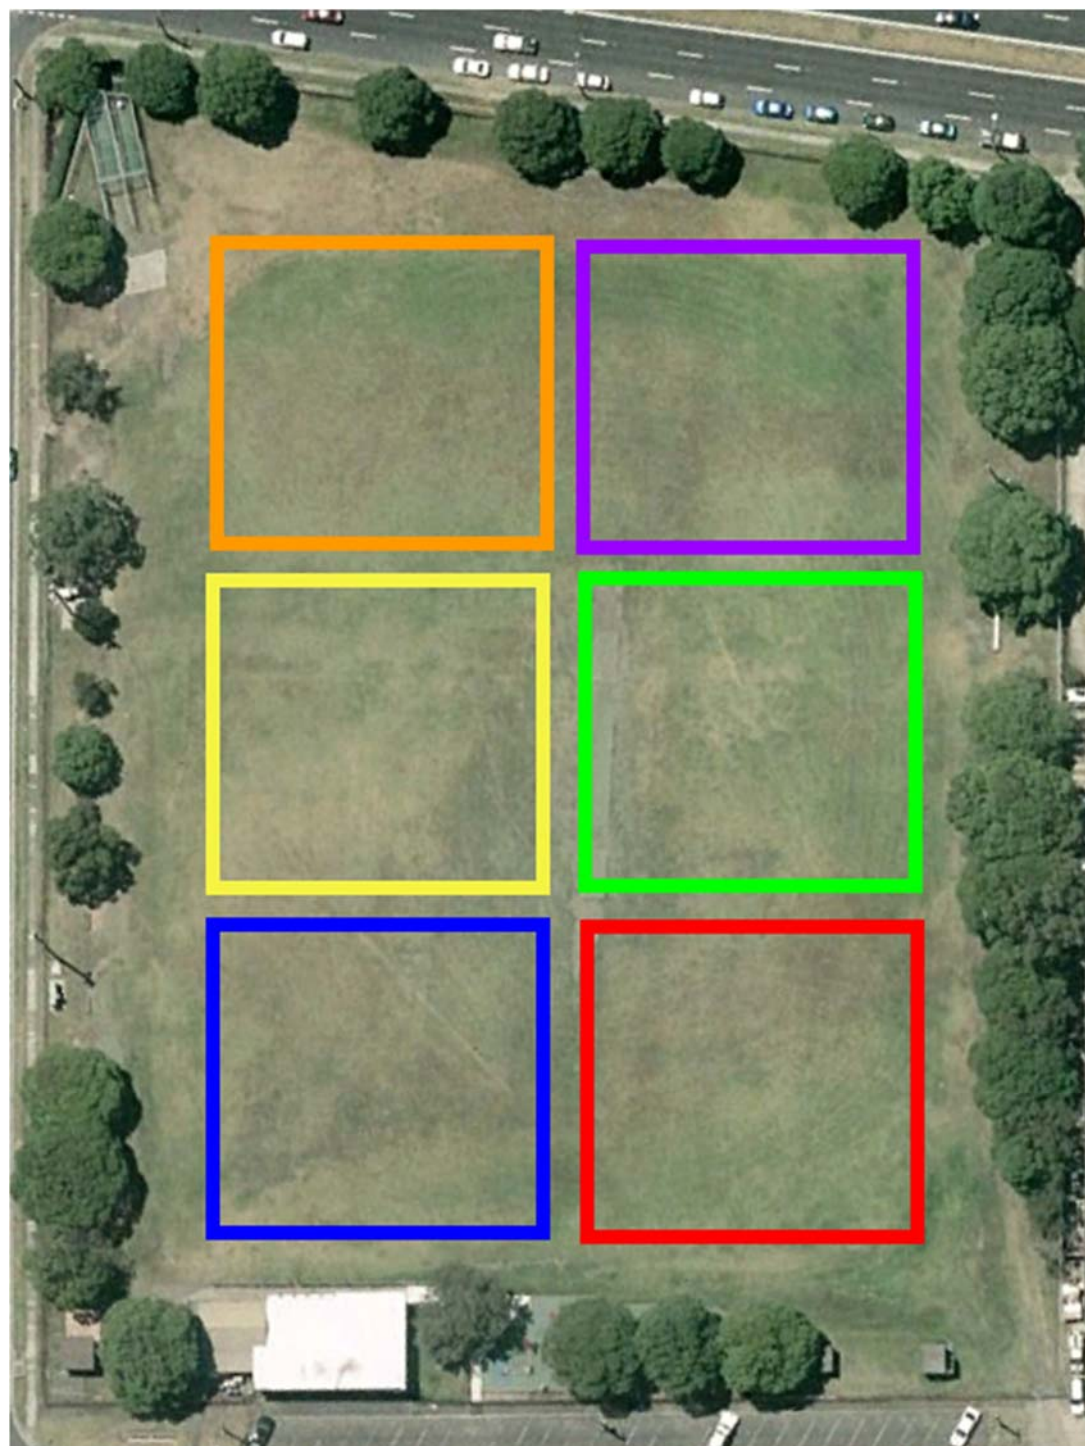

TRAINING ALLOCATIONS THURSDAY

ORANGE

4pm-5pm U8B
5pm-6pm U12E/2
6pm-7:30pm U16B
7:30pm-9pm U18E

PURPLE

4pm-5pm U9G
5pm-6pm W14A
6pm-7:30pm W16C
7:30pm-9pm W18C/1

YELLOW

4pm-5pm
5pm-6pm U11C
6pm-7:30pm W14B/1
7:30pm-9pm U21D

GREEN

4pm-5pm U6A/1
5pm-6pm U8A
6pm-7:30pm U13A
7:30pm-9pm O35E

BLUE

4pm-5pm
5pm-6pm W10B
6pm-7:30pm U12A
7:30pm-9pm U45B

RED

4pm-5pm
5pm-6pm W10D/1
6pm-7:30pm U12B/1
7:30pm-9pm U45D